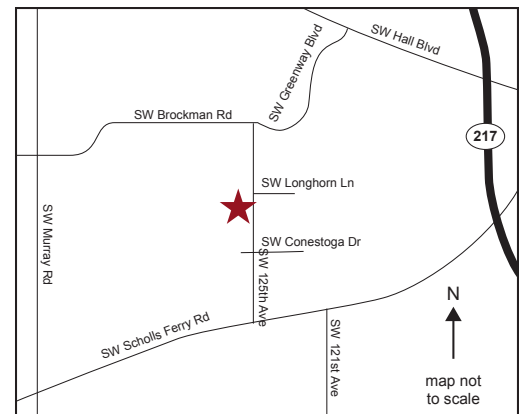

Come To A Free Public Lecture

**Thursday, February 25<sup>th</sup>**

**7:30 to 8:30 p.m.**

Southridge High School Auditorium

9625 SW 125<sup>th</sup> Avenue, Beaverton

Free child care provided

Ron Ballard is an international speaker and practitioner and teacher of Christian Science healing. With a degree in political science he formerly worked as a campaign consultant and had clients on both sides of the aisles in Congress, the White House and some state houses. As a member of the Christian Science Board of Lectureship, Ballard has spoken in a wide variety of venues including hospices, health expos and interfaith conferences.